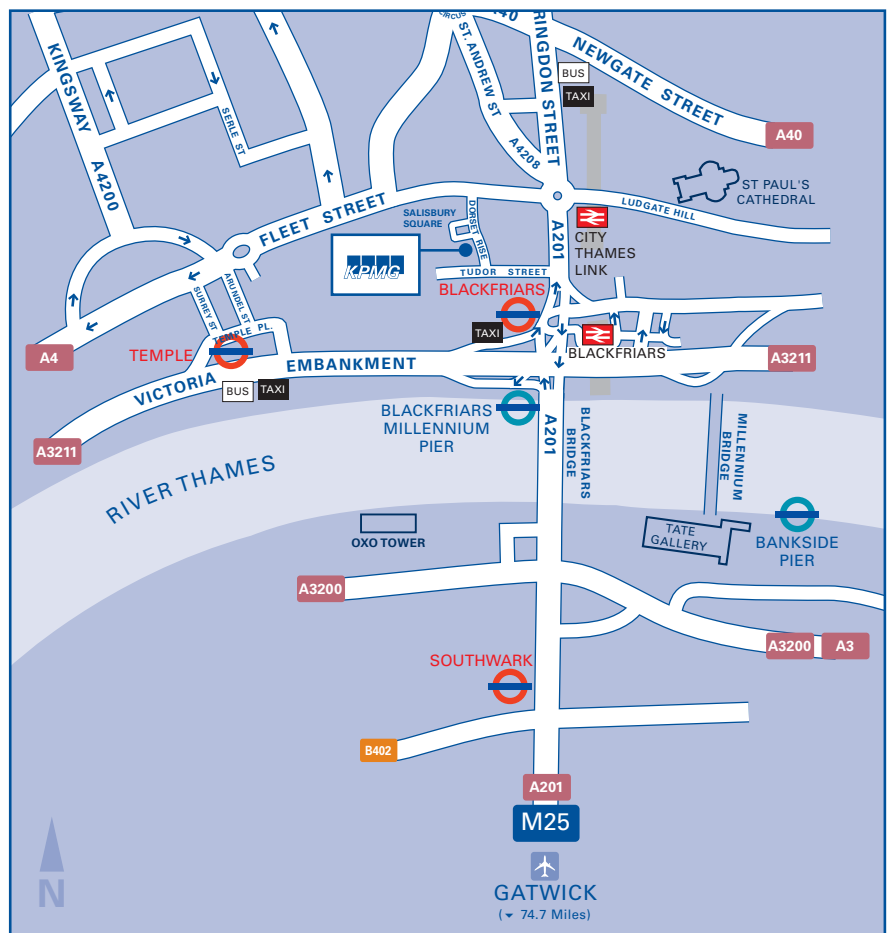

Office Locator

Salisbury Square, London

KPMG LLP (UK)

8 Salisbury Square
London
EC4Y 8BB

Switchboard: 020 7311 1000

Visiting or travelling to Salisbury Square, London

Car

Due to the heavy traffic congestion in and around London, we would recommend you use the train and public transport services.

Rail

As Blackfriars Underground station is closed until 2011, Temple is the nearest tube station. You can walk from Temple, or catch the No 388 bus to Blackfriars station. From outside Blackfriars station, walk through the subway taking exit 8. Leaving the subway, continue walking and take your second left, followed by the second right into Dorset Rise. Follow the road and Salisbury Square main entrance will be on your left.

Parking

Limited parking is available in the underground car park. Visitors must speak with the person they are visiting to organise a space prior to travelling.

Source: KPMG LLP (UK), 2007.